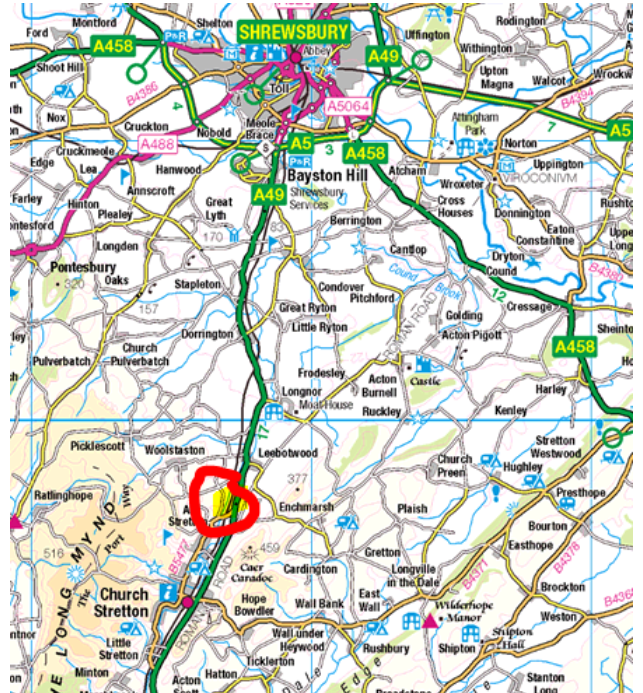

## Directions

Dudgeley Farm is located just off the A49 near Church Stretton.

### From A5 North:

- at Bayston Hill roundabout take the 3rd exit signed A49 South Wales, Leominster
- drive through Bayston Hill remaining on the A49
- remain on the A49 through Dorrington and Leebotwood
- after Leebotwood take the **2nd right** signposted All Stretton (do not turn before as there is a low bridge and windy lanes!)
- go over the railway bridge and then take next right (on a sharp bend to left), Dudgeley Farm is situated on the left. The first entrance (iron-fenced driveway) is the house, the next entry is the stable yard, continue past this entry and take the first right entry into the arena car park.

### From A5 South:

- at Bayston Hill roundabout, take 1st exit signed A49 South Wales, Leominster
- follow the directions for A5 North directions above.

### From the West:

- A49 Leominster to Shrewsbury after exiting Church Stretton take the 3rd left turn signposted All Stretton
- You will go over the railway bridge and then take the next right (on a sharp bend to left), Dudgeley Farm is situated on the left, the first entrance (iron fenced driveway) is to the house, the next entry is the stableyard, continue past this entry and take the first right entry into the arena car park.